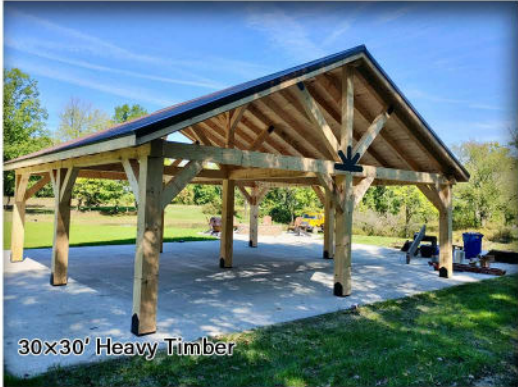

- HEAVY TIMBER -

Our Heavy Timber packages bring more strength and versatility to our standard Timber Frame Pavilion design. We've beefed up the sizes of our posts, beams and rafters to allow for even greater durability and a balanced look on large structures.

30x30' Heavy Timber

HEAVY TIMBER - 8' posts • 6/12 pitch • 12" overhangs

- Simpson post bases
- 10x10" posts
- 8x10" beams
- 6x6" & 6x8" rafters
- 6x10" ridge beam
- 6x8" braces
- 6x6" king posts & truss webs
- Simpson gable plates & straps
- 2x8" fascia
- 2x8" tongue & groove roof boards
- Bubble wrap vapor barrier
- Metal roof system

14x14' Gable

10x16' Single Slope

24x30' Gable

16x16' Gable

16x20' Gable

- ROOF COLORS -

Our 40-year metal roofing is available in more than 18 color options. Complement your property's existing color scheme or choose something bold to create a bespoke statement piece. Looking for another type of roofing? We can supply kits without metal roofing so you or your contractor can install the material of your choice.